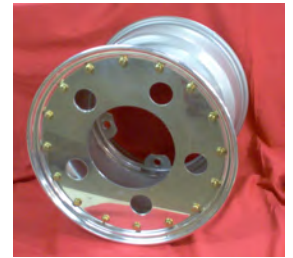

STEEL BEADLOCK WHEELS

All of our steel beadlock wheels include our lightweight polished aluminum outer ring and grade 8 hardware. All rim shells are spun steel for accuracy. Optional yellow powder coated steel, or full coverage Mudslinger outer rings available. Many center bolt patterns are available, including: Wide 5, 5x4.5, 5x4.75, 5x5, 6 pin, 5x5.5, 6x5.5, and 8x6.5. Add \$5.00 for 6 pin or 8x6.5. All prices include outer ring and bolts.

ULTRALIGHT BEADLOCK WHEELS

SIZE	PRICE	Wide 5 Weight	Stock Car Weight
15x8	\$199	18.6 lbs	21.2 lbs
15x10	\$201	20.6 lbs	23.6 lbs
15x12	\$205	22.6 lbs	25.8 lbs
15x13	\$209	23.6 lbs	27.0 lbs
15x14	\$213	24.6 lbs	28.2 lbs

05 SERIES BEADLOCK WHEELS

SIZE	PRICE	Wide 5 Weight
15x8	\$203	17.6 lbs
15x10	\$206	19.8 lbs
15x12	\$210	21.8 lbs
15x13	\$214	22.8 lbs
15x14	\$218	23.8 lbs

OPTIONAL OUTER RINGS

MUDSLINGER

YELLOW STEEL

DIRT STREET STOCK BEADLOCK

Standard weight 15x10 4.75 bolt pattern only 2 or 3 inch backspace price: \$145.00	Standard weight 15x8 4.75 bolt pattern only 2 or 3 inch backspace price: \$140.00
---	--

BEADLOCK ACCESSORIES

- Substitute Yellow Steel Outer Ring.....Subtract \$10.00
- Substitute Mudslinger Outer Ring.....Add \$10.00
- Add Magnum Beadlock to Your Wheel.....\$102.00
- Add Mudslinger Beadlock to Your Wheel.....\$112.00
- Magnum Lightweight Beadlock Kit Complete.....\$90.00
- Mudslinger Beadlock Kit Complete.....\$100.00
- Magnum Aluminum Outer Ring & Bolts..... \$63.00
- Yellow Steel Outer Ring.....\$34.00
- Mudslinger Outer Ring/Cover.....\$73.00
- Lexan Mudcover Kit.....\$25.00